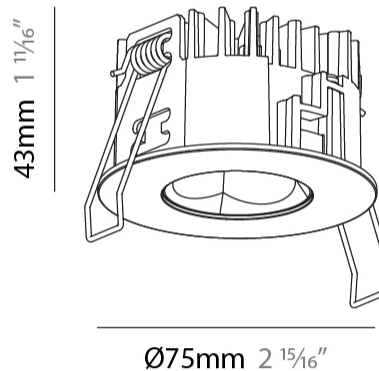

Series: Oiko Pro Round
Subseries: Oiko Pro Round Fixed
Brand: Prolicht
Division: Architectural
Mounting Type: Recessed
Mounting Location: Ceiling
Subcategory: Downlight

PHYSICAL

Shape: Round
Diameter (mm): 75
Diameter (in): 2 ¹⁵/₁₆
Height (mm): 43
Height (in): 1 ¹¹/₁₆
Ceiling Thickness (mm): 1 - 25
Ceiling Thickness (in): 1/16 - 1 3/16
Min. Recessing Depth (mm): 50
Min. Recessing Depth (in): 1 ¹⁵/₁₆
Light Distribution: Direct
Diffuser: Lens Pack - Spread Lens / Linear Spread Lens / Honeycomb Louver
Fixture Finish: SSR / BKV / CWI / CRY / HAB / UFT / ITA / RUA / FTG / MYG / LOD / PUS / FRO / FUP / KIA / POP / BLS / SPG / MEY / GOH / GUM / CHC / COM / ABZ / JAG / OBR / MOS / ROR
Fixture Material: Aluminum Die Cast
Cut-out Measurements: 68mm / 2 11/16" Diameter

ELECTRICAL

Lamp Type: LED (Zhaga Standard)
Input Wattage (W): 15
Total Output Wattage (W): 13.6
Dimming: Tri-Mode (Non-Dimming and Phase Dimming (120Vac only) and 0-10V Dimming)
Driver Included: No
Driver Location: Recessed Housing
Driver Type: Constant Current - Universal
Driver Class: Class 2
Input Voltage (V): 120 - 277
Constant Current (MA): 350

LED

Color Temperature (°K): 2700 / 3000 / 3500 / 4000
Max. Delivered Lumen (lm): 1464 / 1556 / 1630 / 1645
Nominal Lumen (lm): 1566 / 1665 / 1743 / 1759
CRI: >90 CRI
Lamp Life (hrs): 50000

OPTICAL

Reflector°: 60
Adjustability: Fixed

RATINGS AND CERTIFICATIONS

Certified By: Certified for North American Standards
IP rating: IP20