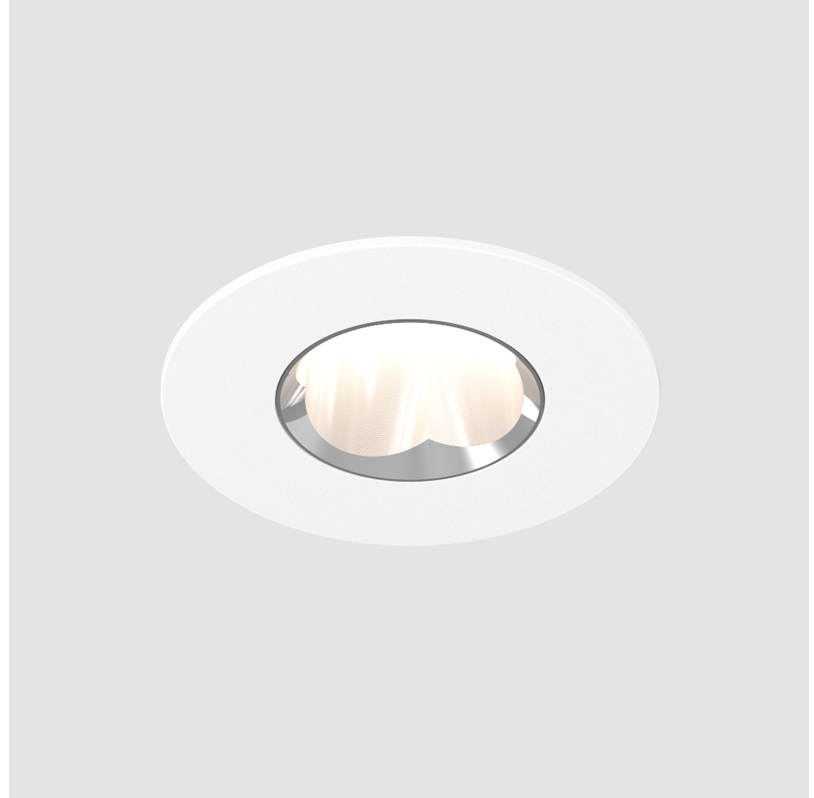

Series: Oiko Pro Round
Subseries: Oiko Pro Round Fixed
Brand: Prolicht
Division: Architectural
Mounting Type: Recessed
Mounting Location: Ceiling
Subcategory: Downlight

PHYSICAL

Shape: Round
Diameter (mm): 75
Diameter (in): 2 ¹⁵/₁₆
Height (mm): 43
Height (in): 1 ¹¹/₁₆
Ceiling Thickness (mm): 1 - 25
Ceiling Thickness (in): 1/16 - 1 3/16
Min. Recessing Depth (mm): 50
Min. Recessing Depth (in): 1 ¹⁵/₁₆
Light Distribution: Direct
Diffuser: Lens Pack - Spread Lens / Linear Spread Lens / Honeycomb Louver
Fixture Finish: SSR / BKV / CWI / CRY / HAB / UFT / ITA / RUA / FTG / MYG / LOD / PUS / FRO / FUP / KIA / POP / BLS / SPG / MEY / GOH / GUM / CHC / COM / ABZ / JAG / OBR / MOS / ROR
Fixture Material: Aluminum Die Cast
Cut-out Measurements: 68mm / 2 11/16" Diameter

ELECTRICAL

Lamp Type: LED (Zhaga Standard)
Input Wattage (W): 15
Total Output Wattage (W): 13.6
Dimming: Tri-Mode (Non-Dimming and Phase Dimming (120Vac only) and 0-10V Dimming)
Driver Included: No
Driver Location: Recessed Housing
Driver Type: Constant Current - Universal
Driver Class: Class 2
Input Voltage (V): 120 - 277
Constant Current (MA): 350

LED

Color Temperature (°K): 2700 / 3000 / 3500 / 4000
Max. Delivered Lumen (lm): 1464 / 1556 / 1630 / 1645
Nominal Lumen (lm): 1566 / 1665 / 1743 / 1759
CRI: >90 CRI
Lamp Life (hrs): 50000

OPTICAL

Reflector°: 60
Adjustability: Fixed

RATINGS AND CERTIFICATIONS

Certified By: Certified for North American Standards
IP rating: IP20